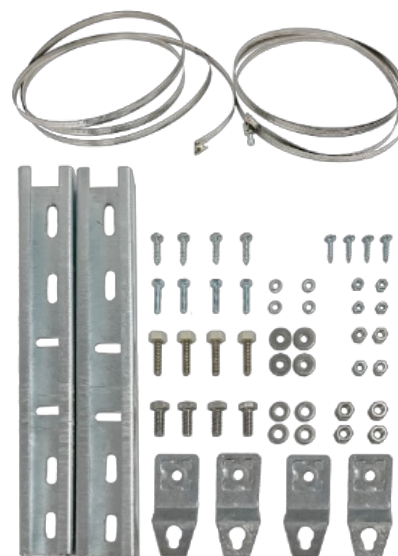

## Tube fixing system. Profile 600 mm.

Set of 2 metal brackets to fix Polibox cabinets, and Multibox to a tube (27 cm maximum diameter), includes 2 metal plates of 600 mm, 4 metal wall fixing brackets, 2 metal flanges, screws and fixing nuts. For Polibox models: PX608030 and PX608030TP. For Multibox models: MBK608026 and MBK608026T. Common applications: Industrial environments (factories, warehouses, etc.)

## Features

Valid for photovoltaic installations	Yes
--------------------------------------	-----