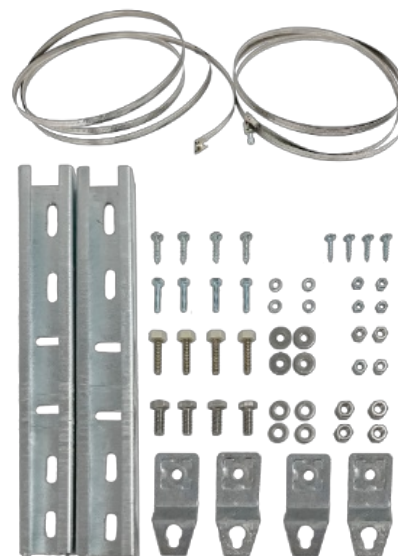

Tube fixing system. Profile 500 mm.

Set of 2 metal brackets to fix Polibox cabinets, and Multibox to a tube (27 cm maximum diameter), includes 2 metal plates of 500 mm, 4 metal wall fixing brackets, 2 metal flanges, screws and fixing nuts. For Polibox models: PX506025 and PX506025TP. For Multibox models: MBK506023, MBK506023T, MBK507025 and MBK507025T.

Common applications: Industrial environments (factories, warehouses, etc.)

Features

Valid for photovoltaic installations	Yes
--------------------------------------	-----

Technical data

Regulations

CE marking	Yes
UK marking	Yes
CMim marking	Yes
According to Regulations UNE/EN	UNE-EN 61439-4:2013