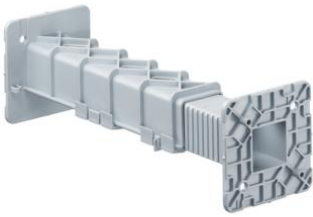

## Universal extension element from 105 mm

### Universal extension element 175 to 300 mm for push-button fixing

- for fitting of overhead one-gang junction boxes at greater heights
- height adjustable in increments of 5 mm

<b>Article no:</b>	<b>1261-09</b>
EAN:	4013456254213
Length (+ box installation height)	175 - 300 mm
can be attached with push-stud conduit connector	Yes
Dispatch	50

Universal extension element for bridging wall thicknesses of more than 105 mm and supporting one-gang boxes during installation on the opposing formwork. Thanks to the various sizes, heights of 105 mm up to 300 mm (plus box dimensions) can be bridged in increments of 5 mm.

- For installation of overhead one-gang junction boxes
- Height adjustable in increments of 5 mm
- Can be attached to one-gang junction boxes using push-button connection