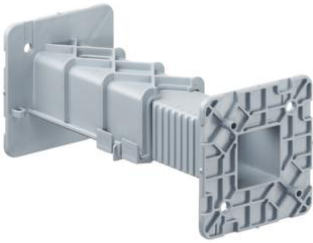

Universal extension element from 105 mm

Universal extension element 105 to 170 mm for push-button fixing

- for fitting of overhead one-gang junction boxes at greater heights
- height adjustable in increments of 5 mm

Article no:	1261-08
EAN:	4013456254114
Length (+ box installation height)	105 - 170 mm
can be attached with push-stud conduit connector	Yes
Dispatch	50

Universal extension element for bridging wall thicknesses of more than 105 mm and supporting one-gang boxes during installation on the opposing formwork. Thanks to the various sizes, heights of 105 mm up to 300 mm (plus box dimensions) can be bridged in increments of 5 mm.

- For installation of overhead one-gang junction boxes
- Height adjustable in increments of 5 mm
- Can be attached to one-gang junction boxes using push-button connection