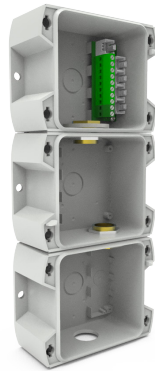

## Step 1 - Select the number of module stages

Choose between 2, 3 or 4 stages.

2 stages  
21514002055

3 stages  
21514003055

4 stages  
21514004055

## Step 2 - Select the function modules

Choose between different colored LED modules as well as a sounder

12-48V DC  
21516816000

12-48V DC  
21516813000

12-48V DC  
21516815000

12-48V DC  
21517810055

115/230V AC 120V DC  
21516646000