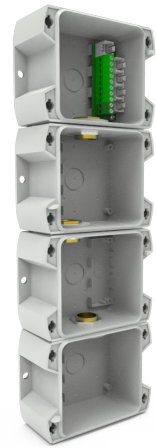

## Step 1 - Select the number of module stages

Choose between 2, 3 or 4 stages.

2 stages  
21514002055

3 stages  
21514003055

4 stages  
21514004055

## Step 2 - Select the function modules

Choose between different colored LED modules as well as a sounder

12-48V DC  
21516816000

12-48V DC  
21516813000

12-48V DC  
21516815000

12-48V DC  
21517810055

115/230V AC 120V DC  
21516646000